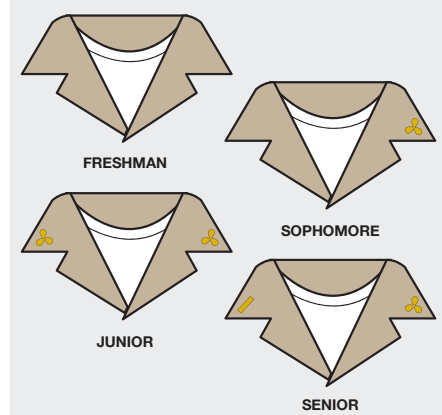

Class Collar Insignia

Rank Collar Devices

Commissioned Officer Rank Insignia

Combination Cover Crests

Cadet Devices

Major Collar Devices

Uniforms

Cal Maritime Uniforms

Awards & Ribbons

Ribbon & Insignia Placement

CADET NAME TAG WILL BE CENTERED AND PLACED 1/4 INCH ABOVE RIGHT CHEST POCKET
RIBBONS SHALL BE CENTERED AND PLACED 1/4 INCH ABOVE LEFT CHEST POCKET
FIRST PIN WILL BE PLACED 1/4 INCH ABOVE ANY RIBBONS
SECOND PIN WILL BE PLACED 1/4 INCH BELOW LEFT POCKET FOLD
PRIOR SERVICE MILITARY MEDALS AND INSIGNIA SHALL BE WORN IN ACCORDANCE WITH THAT SERVICE'S REQUIREMENTS