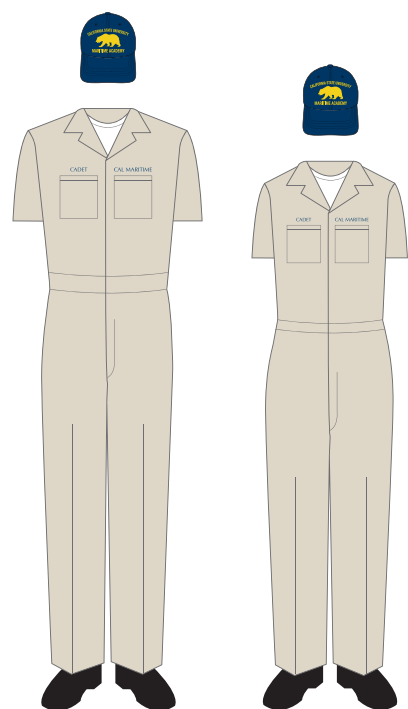

Class Collar Insignia

Rank Collar Devices

Commissioned Officer Rank Insignia

Combination Cover Crests

Cadet Devices

Major Collar Devices

Uniforms

Cal Maritime Uniforms

Awards & Ribbons

Ribbon & Insignia Placement

CADET NAME TAG WILL BE CENTERED AND PLACED 1/4 INCH ABOVE RIGHT CHEST POCKET
RIBBONS SHALL BE CENTERED AND PLACED 1/4 INCH ABOVE LEFT CHEST POCKET
FIRST PIN WILL BE PLACED 1/4 INCH ABOVE ANY RIBBONS
SECOND PIN WILL BE PLACED 1/4 INCH BELOW LEFT POCKET FOLD
PRIOR SERVICE MILITARY MEDALS AND INSIGNIA SHALL BE WORN IN ACCORDANCE WITH THAT SERVICE'S REQUIREMENTS