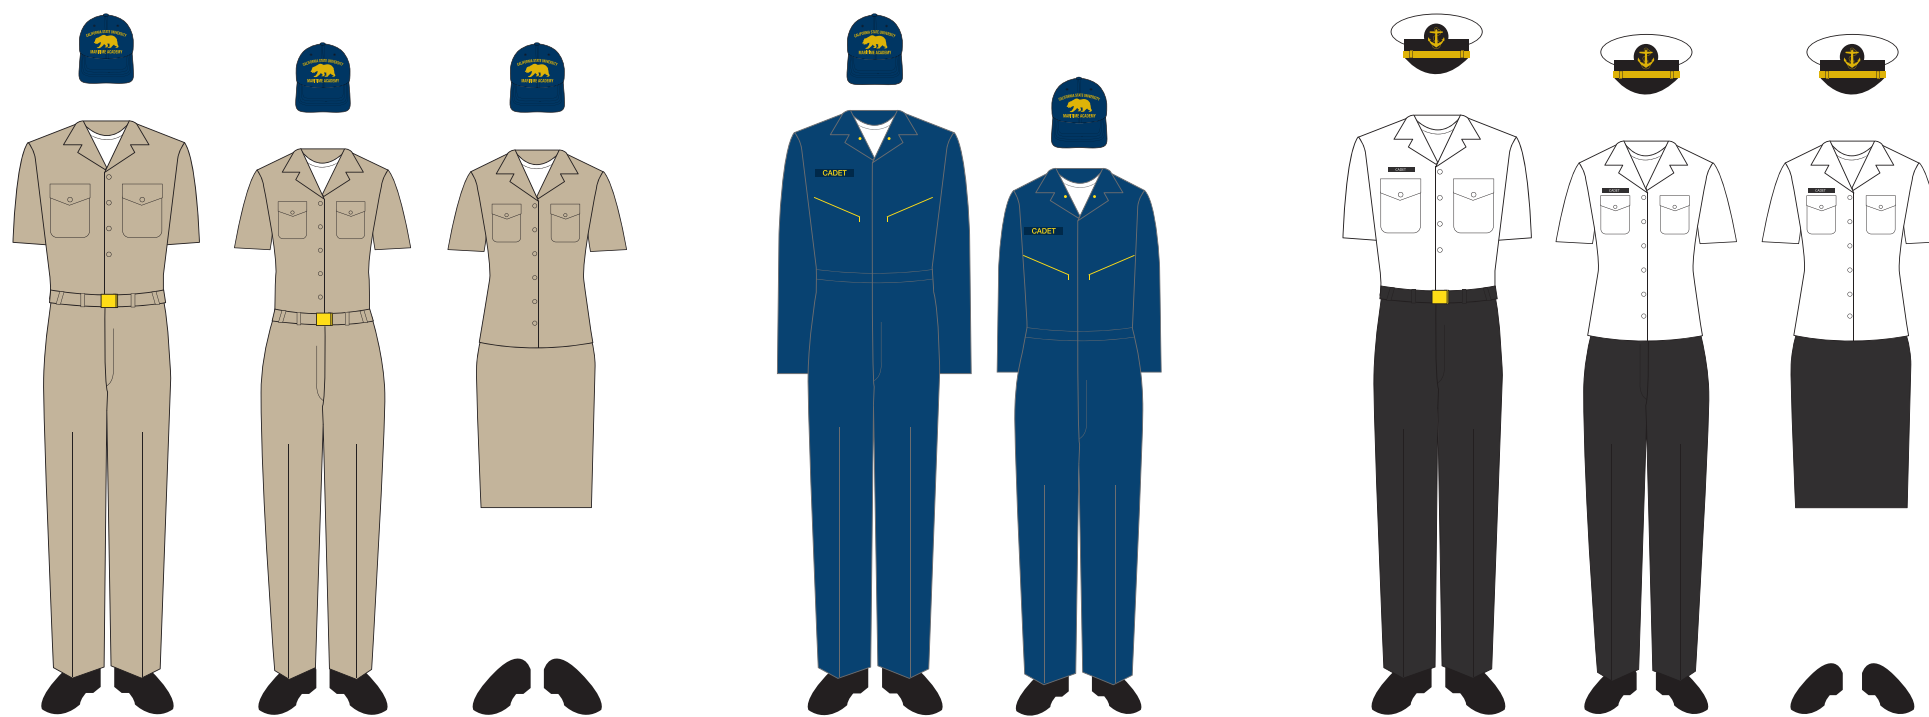

Class Collar Insignia

Rank Collar Devices

Commissioned Officer Rank Insignia

Combination Cover Crests

Cadet Devices

Major Collar Devices

Uniforms

Cal Maritime Uniforms

Awards & Ribbons

Ribbon & Insignia Placement

CADET NAME TAG WILL BE CENTERED AND PLACED 1/4 INCH ABOVE RIGHT CHEST POCKET
RIBBONS SHALL BE CENTERED AND PLACED 1/4 INCH ABOVE LEFT CHEST POCKET
FIRST PIN WILL BE PLACED 1/4 INCH ABOVE ANY RIBBONS
SECOND PIN WILL BE PLACED 1/4 INCH BELOW LEFT POCKET FOLD
PRIOR SERVICE MILITARY MEDALS AND INSIGNIA SHALL BE WORN IN ACCORDANCE WITH THAT SERVICE'S REQUIREMENTS