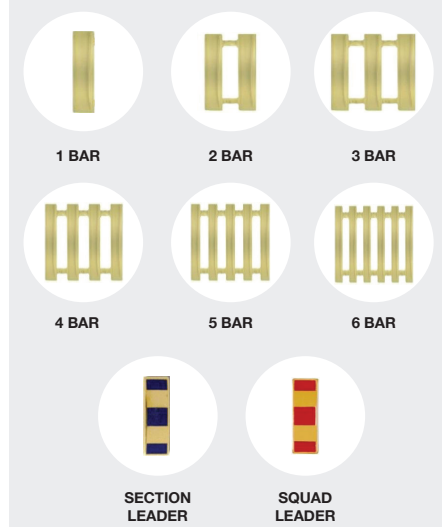

Class Collar Insignia

Rank Collar Devices

Commissioned Officer Rank Insignia

Combination Cover Crests

Cadet Devices

Major Collar Devices

Uniforms

Cal Maritime Uniforms

Awards & Ribbons

Ribbon & Insignia Placement

CADET NAME TAG WILL BE CENTERED AND PLACED 1/4 INCH ABOVE RIGHT CHEST POCKET
RIBBONS SHALL BE CENTERED AND PLACED 1/4 INCH ABOVE LEFT CHEST POCKET
FIRST PIN WILL BE PLACED 1/4 INCH ABOVE ANY RIBBONS
SECOND PIN WILL BE PLACED 1/4 INCH BELOW LEFT POCKET FOLD
PRIOR SERVICE MILITARY MEDALS AND INSIGNIA SHALL BE WORN IN ACCORDANCE WITH THAT SERVICE'S REQUIREMENTS