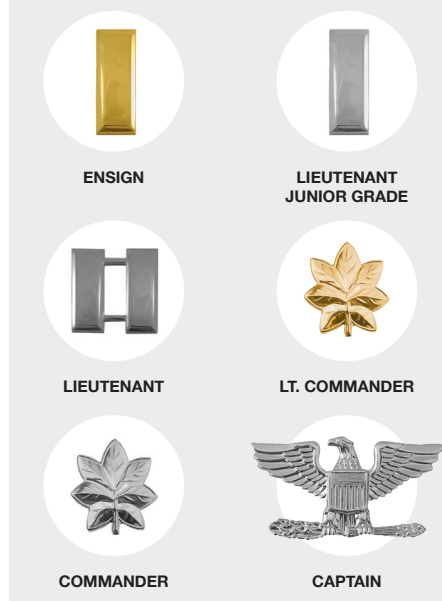

Class Collar Insignia

Rank Collar Devices

Commissioned Officer Rank Insignia

Combination Cover Crests

Cadet Devices

Major Collar Devices

Uniforms

Cal Maritime Uniforms

Awards & Ribbons

Ribbon & Insignia Placement

CADET NAME TAG WILL BE CENTERED AND PLACED 1/4 INCH ABOVE RIGHT CHEST POCKET
RIBBONS SHALL BE CENTERED AND PLACED 1/4 INCH ABOVE LEFT CHEST POCKET
FIRST PIN WILL BE PLACED 1/4 INCH ABOVE ANY RIBBONS
SECOND PIN WILL BE PLACED 1/4 INCH BELOW LEFT POCKET FOLD
PRIOR SERVICE MILITARY MEDALS AND INSIGNIA SHALL BE WORN IN ACCORDANCE WITH THAT SERVICE'S REQUIREMENTS