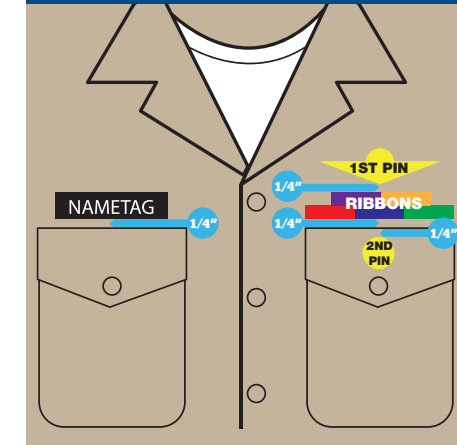

Class Collar Insignia

Rank Collar Devices

Commissioned Officer Rank Insignia

Combination Cover Crests

Cadet Devices

Major Collar Devices

Uniforms

Cal Maritime Uniforms

Awards & Ribbons

Ribbon & Insignia Placement

CADET NAME TAG WILL BE CENTERED AND PLACED 1/4 INCH ABOVE RIGHT CHEST POCKET
RIBBONS SHALL BE CENTERED AND PLACED 1/4 INCH ABOVE LEFT CHEST POCKET
FIRST PIN WILL BE PLACED 1/4 INCH ABOVE ANY RIBBONS
SECOND PIN WILL BE PLACED 1/4 INCH BELOW LEFT POCKET FOLD
PRIOR SERVICE MILITARY MEDALS AND INSIGNIA SHALL BE WORN IN ACCORDANCE WITH THAT SERVICE'S REQUIREMENTS