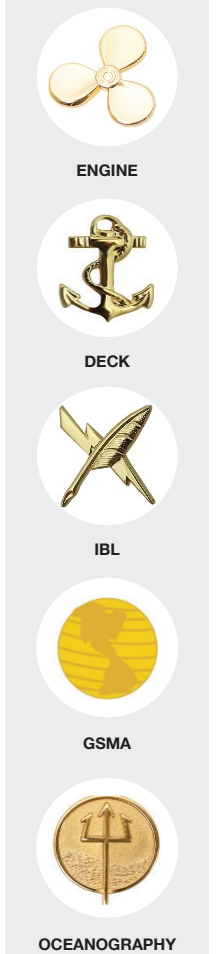

Class Collar Insignia

Rank Collar Devices

Commissioned Officer Rank Insignia

Combination Cover Crests

Cadet Devices

Major Collar Devices

Uniforms

Cal Maritime Uniforms

Awards & Ribbons

Ribbon & Insignia Placement

CADET NAME TAG WILL BE CENTERED AND PLACED 1/4 INCH ABOVE RIGHT CHEST POCKET
RIBBONS SHALL BE CENTERED AND PLACED 1/4 INCH ABOVE LEFT CHEST POCKET
FIRST PIN WILL BE PLACED 1/4 INCH ABOVE ANY RIBBONS
SECOND PIN WILL BE PLACED 1/4 INCH BELOW LEFT POCKET FOLD
PRIOR SERVICE MILITARY MEDALS AND INSIGNIA SHALL BE WORN IN ACCORDANCE WITH THAT SERVICE'S REQUIREMENTS