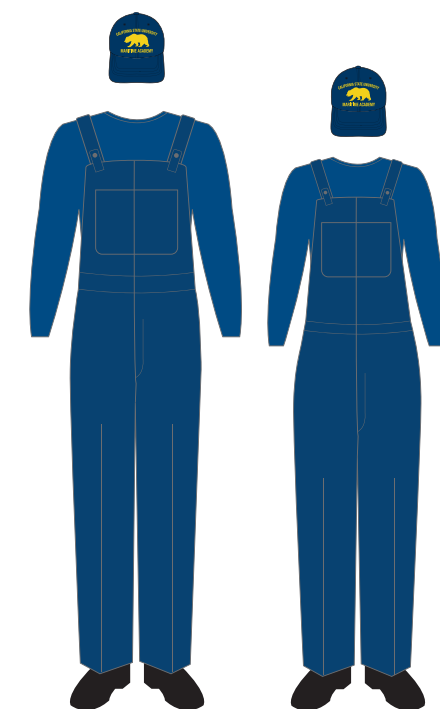

Class Collar Insignia

Rank Collar Devices

Commissioned Officer Rank Insignia

Combination Cover Crests

Cadet Devices

Major Collar Devices

Uniforms

Cal Maritime Uniforms

Awards & Ribbons

Ribbon & Insignia Placement

CADET NAME TAG WILL BE CENTERED AND PLACED 1/4 INCH ABOVE RIGHT CHEST POCKET
RIBBONS SHALL BE CENTERED AND PLACED 1/4 INCH ABOVE LEFT CHEST POCKET
FIRST PIN WILL BE PLACED 1/4 INCH ABOVE ANY RIBBONS
SECOND PIN WILL BE PLACED 1/4 INCH BELOW LEFT POCKET FOLD
PRIOR SERVICE MILITARY MEDALS AND INSIGNIA SHALL BE WORN IN ACCORDANCE WITH THAT SERVICE'S REQUIREMENTS