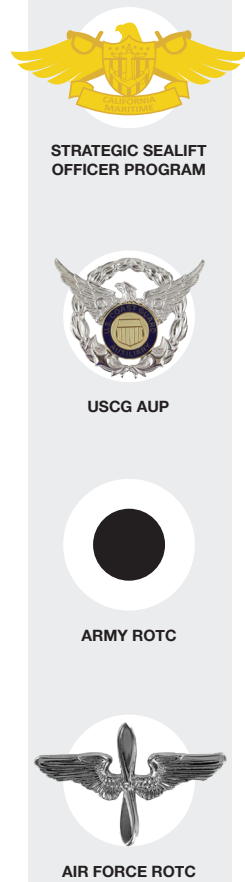

Class Collar Insignia

Rank Collar Devices

Commissioned Officer Rank Insignia

Combination Cover Crests

Cadet Devices

Major Collar Devices

Uniforms

Cal Maritime Uniforms

Awards & Ribbons

Ribbon & Insignia Placement

CADET NAME TAG WILL BE CENTERED AND PLACED 1/4 INCH ABOVE RIGHT CHEST POCKET
RIBBONS SHALL BE CENTERED AND PLACED 1/4 INCH ABOVE LEFT CHEST POCKET
FIRST PIN WILL BE PLACED 1/4 INCH ABOVE ANY RIBBONS
SECOND PIN WILL BE PLACED 1/4 INCH BELOW LEFT POCKET FOLD
PRIOR SERVICE MILITARY MEDALS AND INSIGNIA SHALL BE WORN IN ACCORDANCE WITH THAT SERVICE'S REQUIREMENTS